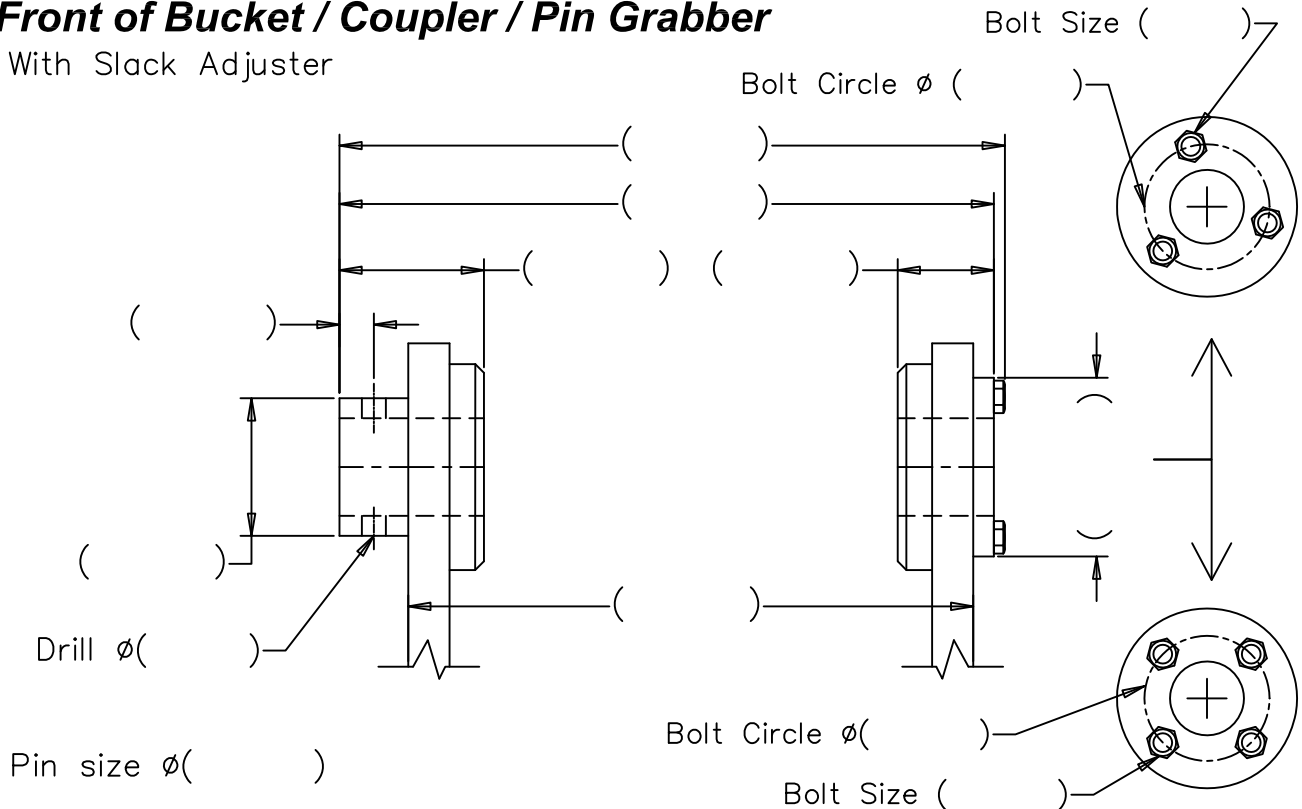

Please choose and fill-in the blanks.

Front of Bucket / Coupler / Pin Grabber

Standard

Front of Bucket / Coupler / Pin Grabber

With Slack Adjuster

Nye Manufacturing Ltd.

3585 Mavis Rd. Mississauga, ON Canada. L5C 1T7