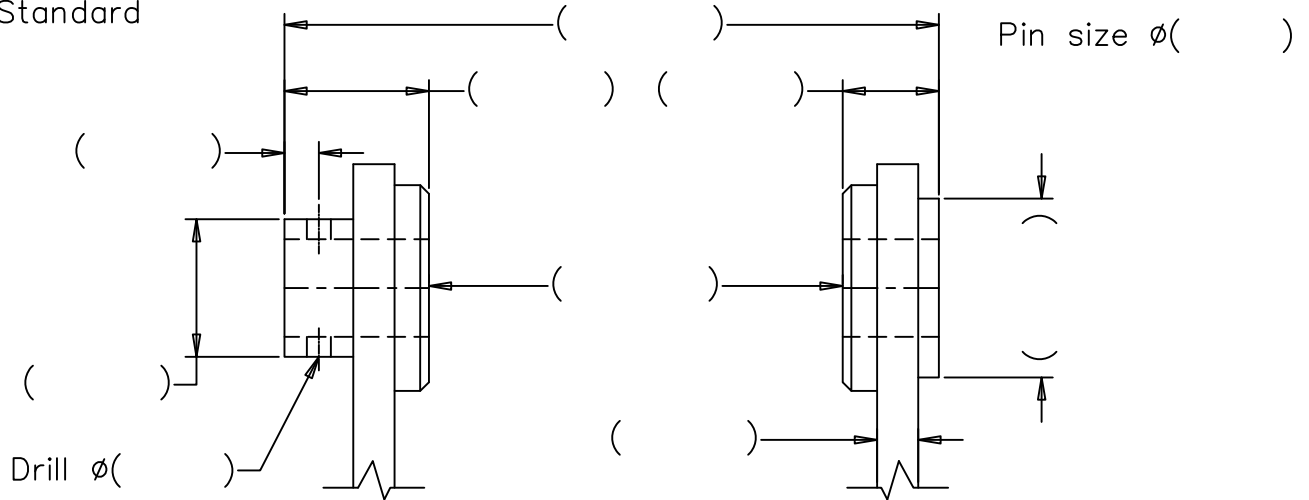

Bucket Hook-up Take-off Sheet.

Machine Make:

Machine Model:

Bkt Serial #:

Customer Name:

Completed by:

Date:

Comments/Special Instructions:

Please choose and fill-in the blanks.

Front of Bucket / Coupler / Pin Grabber

Standard

Front of Bucket / Coupler / Pin Grabber

With Slack Adjuster

Nye Manufacturing Ltd.

3585 Mavis Rd. Mississauga, ON Canada. L5C 1T7