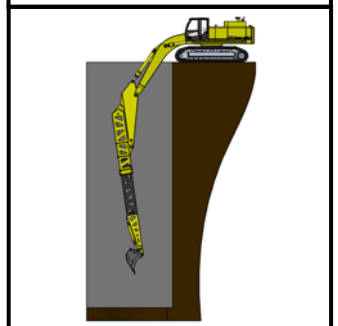

Shaft Excavating

Scan for videos →

Nye Manufacturing Ltd.
3585 Mavis Rd.
Mississauga, ON L5C 1T7
Canada
+1 905 897 2311
sales@nye.ca nye.ca

Nye is a proud family owned Canadian business; going strong for over 60 years

Put our expertise to work for you!

DOC ID: TSE-20191209