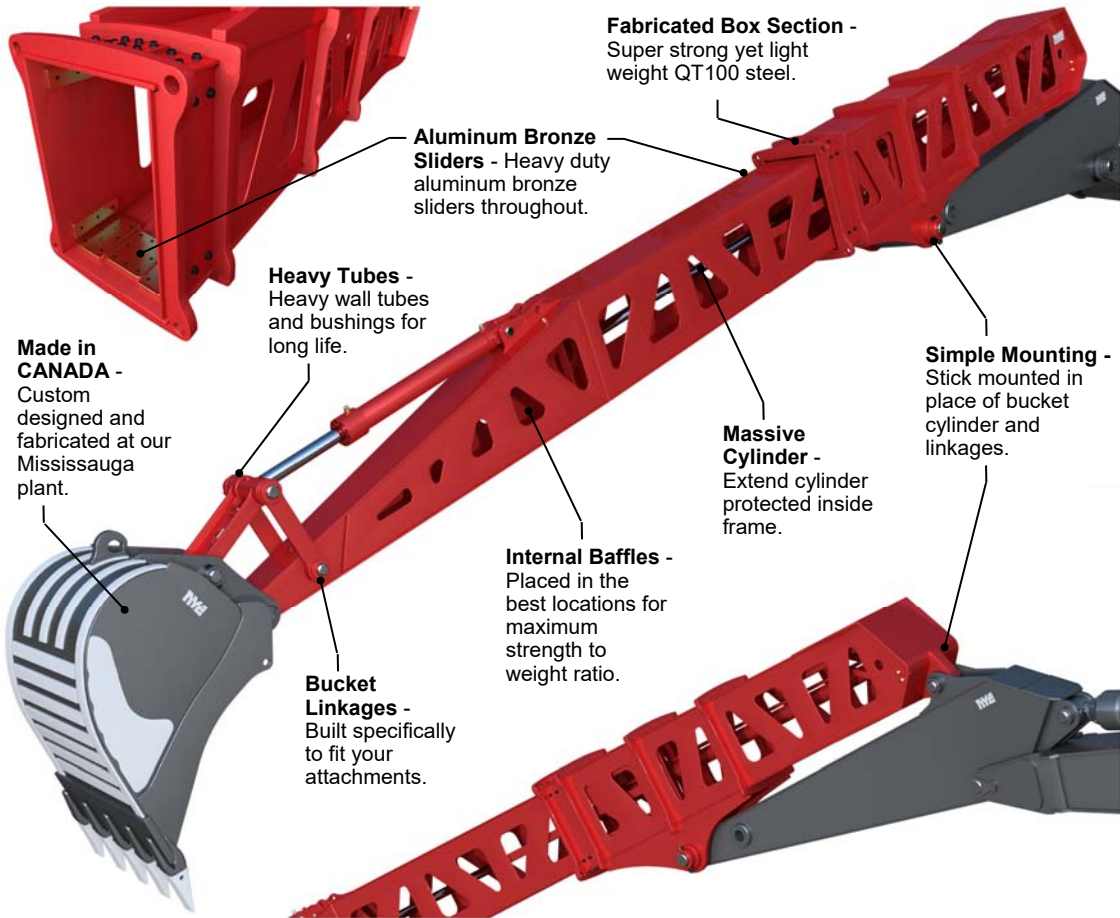

Telescopic Stick Extension

Fabricated Box Section - Super strong yet light weight QT100 steel.

Aluminum Bronze Sliders - Heavy duty aluminum bronze sliders throughout.

Heavy Tubes - Heavy wall tubes and bushings for long life.

Made in CANADA - Custom designed and fabricated at our Mississauga plant.

Simple Mounting - Stick mounted in place of bucket cylinder and linkages.

Massive Cylinder - Extend cylinder protected inside frame.

Internal Baffles - Placed in the best locations for maximum strength to weight ratio.

Bucket Linkages - Built specifically to fit your attachments.

Features & Benefits

- Specifically designed for deep digging applications.
- All excavator makes and models.
- Easy to install and remove.
- New bucket cylinder and linkages included.
- Stick Mounted in place of bucket cylinder and linkage.

nye.ca/terms

Nye Telescopic Stick Extension:

Primarily designed for deep excavating, ditching, dredging and pond work.

Nye telescopic stick extensions pin on in place of the OEM bucket, cylinder and linkages.