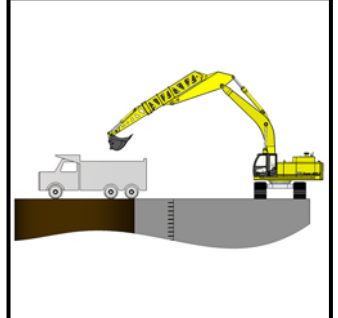

Close Quarters Work